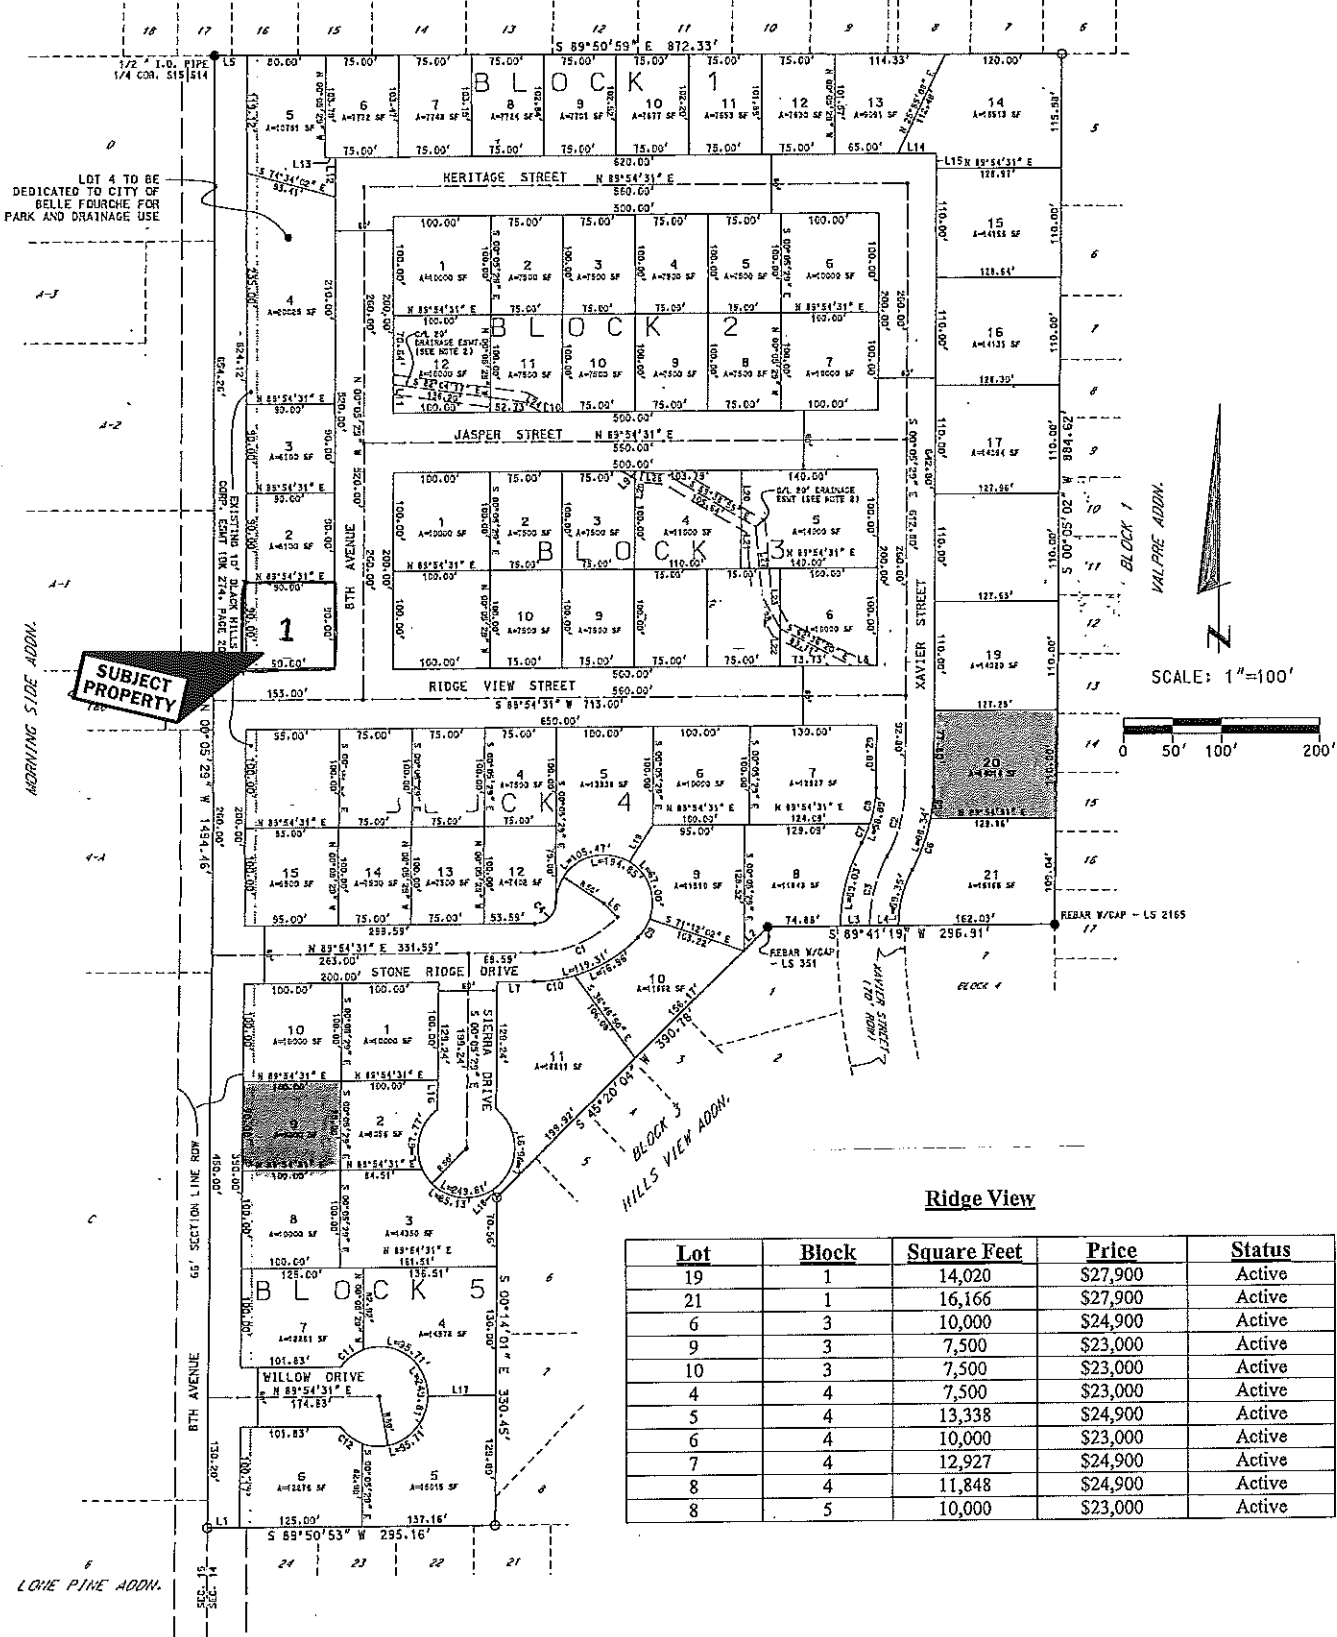

PLAT OF  
RIDGE VIEW ADDITION  
TO THE CITY OF BELLE FOURCHE

A SUBDIVISION OF TRACT N AND TRACT R (ALSO KNOWN AS TRACT A)  
OF VALLEY VIEW ADDITION LYING NORTH AND WEST OF OF THE HILLS VIEW  
AND VALPRE ADDITIONS, LOCATED IN THE W1/2 SW1/4 OF SECTION 14, T8N, R2E, BHM  
BUTTE COUNTY, SOUTH DAKOTA  
(SHEET 1 OF 2)

SOUTH PARK ADDN.  
BLOCK 12

Ridge View

Lot	Block	Square Feet	Price	Status
19	1	14,020	\$27,900	Active
21	1	16,166	\$27,900	Active
6	3	10,000	\$24,900	Active
9	3	7,500	\$23,000	Active
10	3	7,500	\$23,000	Active
4	4	7,500	\$23,000	Active
5	4	13,338	\$24,900	Active
6	4	10,000	\$23,000	Active
7	4	12,927	\$24,900	Active
8	4	11,848	\$24,900	Active
8	5	10,000	\$23,000	Active