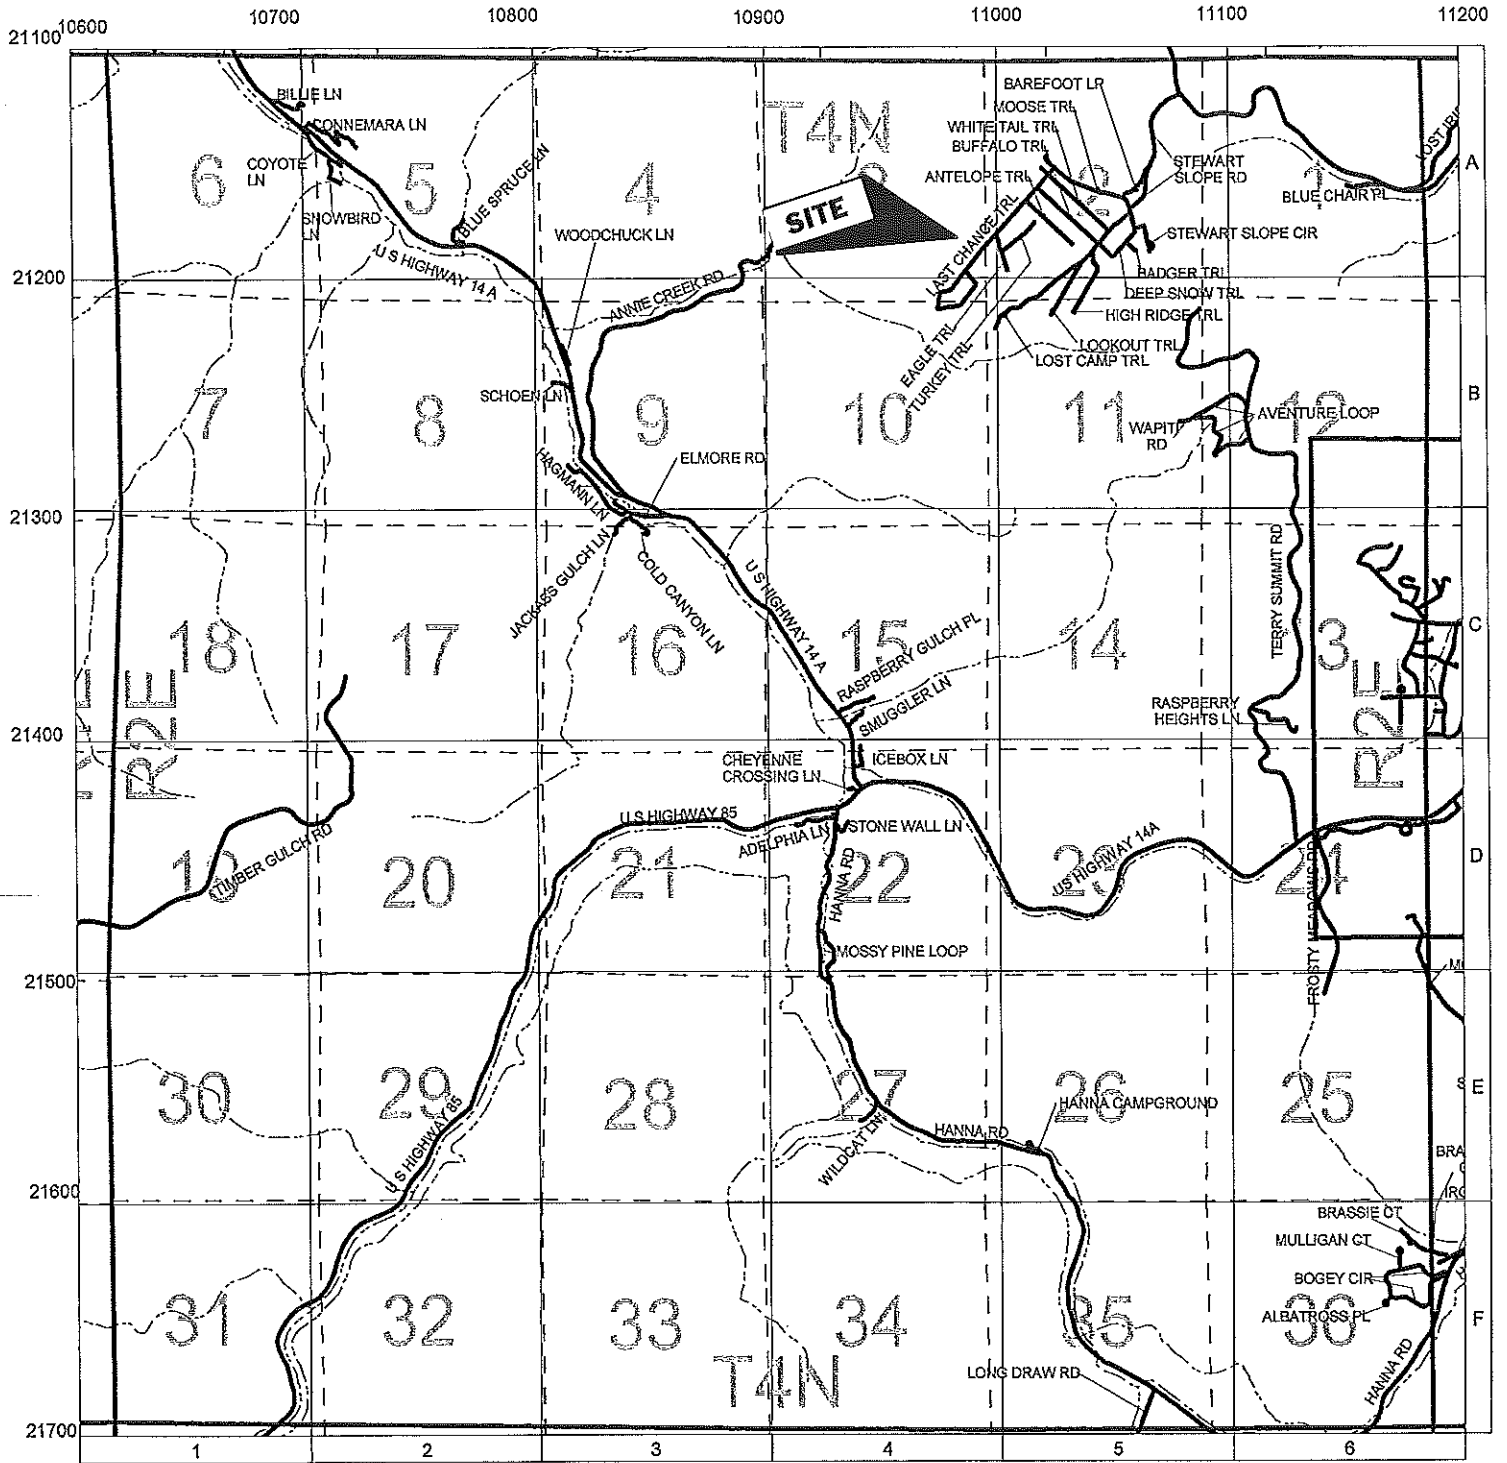

Terry Peak

main entrance

Terry Peak Lodge

Plot Block 2 (top right)

Block 2

Lot 15, Block 2

This map was prepared as a visual aid only. Its accuracy cannot be guaranteed. The boundaries are approximate and are for reference purposes only.

TOWNSHIP T4N R2E

| Legend | | | |
|--------|---------|--|----------------------|
| | Roads | | Lakes and rivers |
| | Streams | | Municipal boundaries |