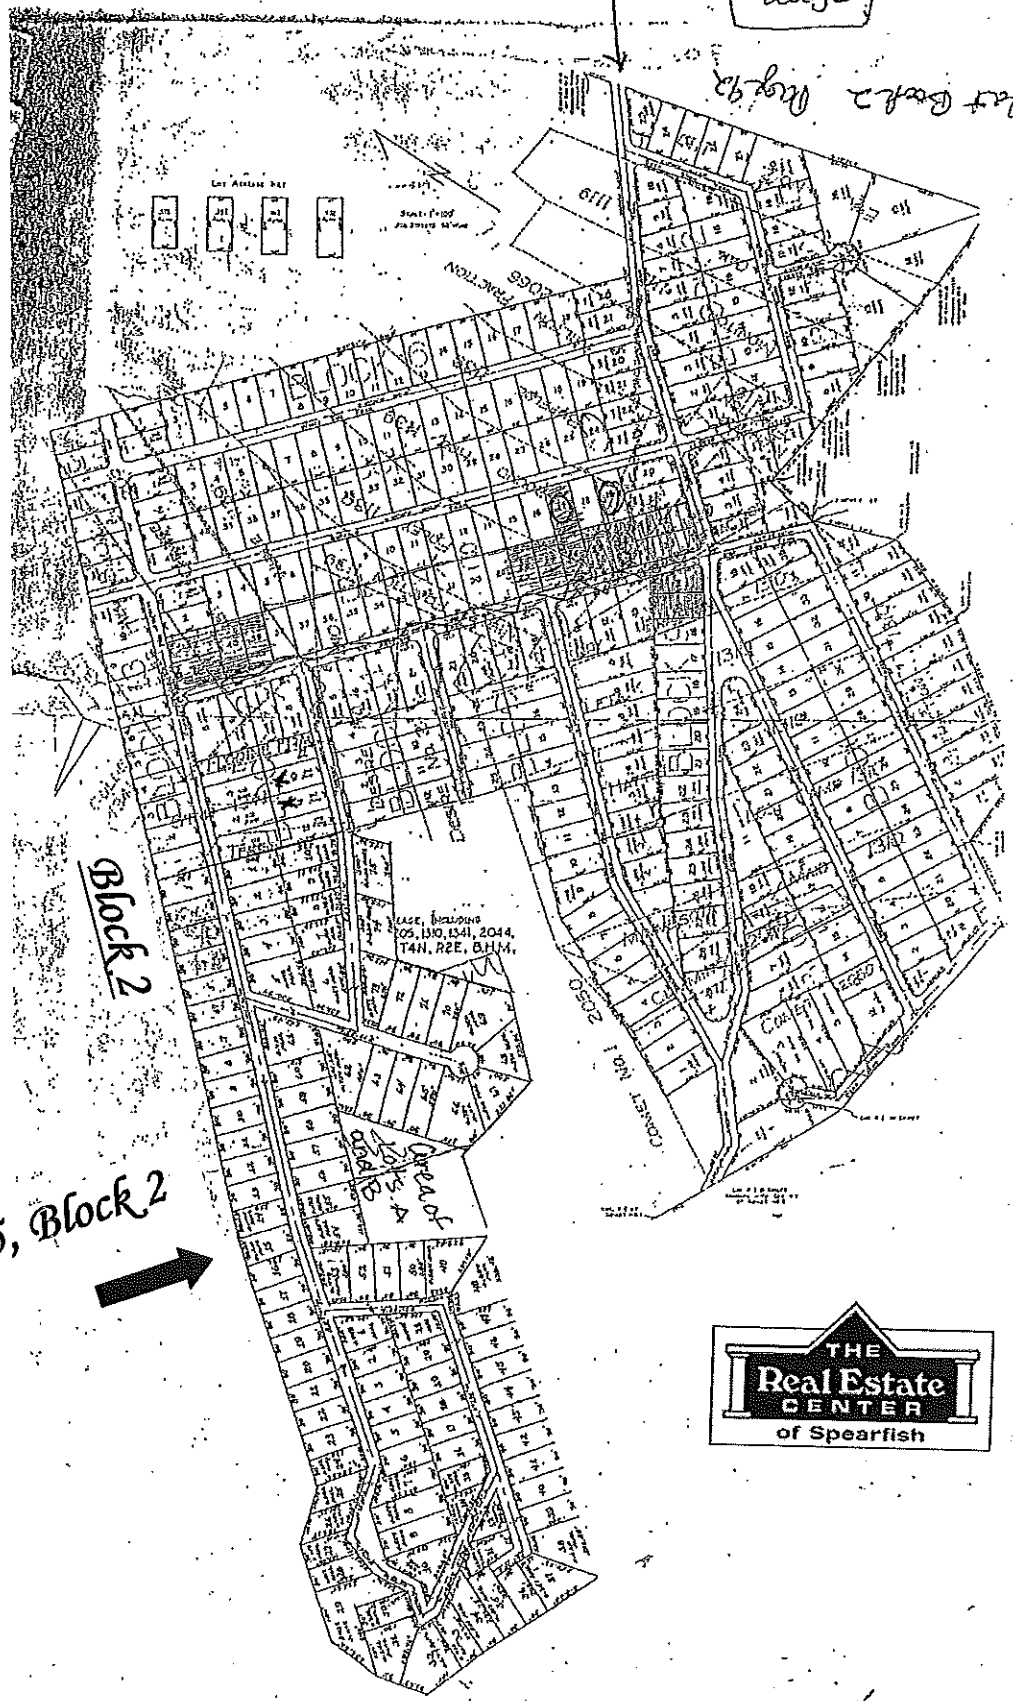

Terry Peak

main entrance

Terry Peak Lodge

Plot Block 2 (top right)

Block 2

Lot 15, Block 2

This map was prepared as a visual aid only. Its accuracy cannot be guaranteed. The boundaries are approximate and are for reference purposes only.

TOWNSHIP T4N R2E

| Legend | | | |
|--------|---------|--|----------------------|
| | Roads | | Lakes and rivers |
| | Streams | | Municipal boundaries |